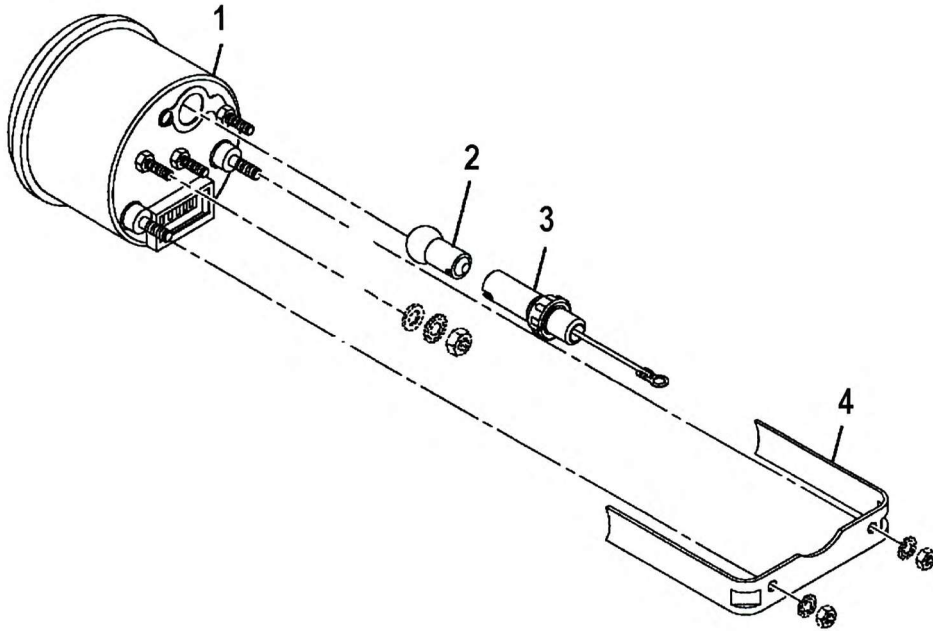

# Manitowoc Crane Group

DIP SWITCH SETTING CODE: 134	
PIN NUMBER	PIN POSITION
1	CLOSED
2	CLOSED
3	OPEN
4	OPEN
5	CLOSED
6	OPEN
7	CLOSED
8	OPEN