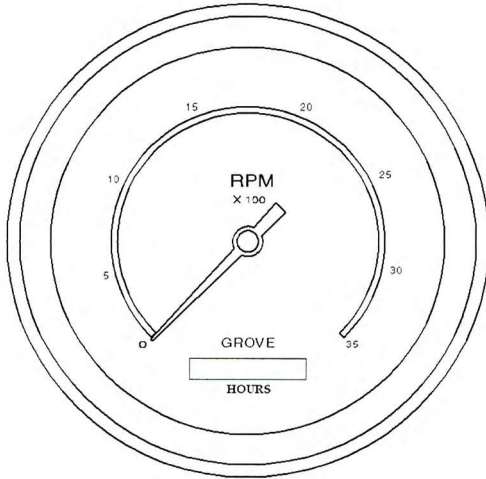

# Manitowoc Crane Group

DIP SWITCH SETTING CODE: 134	
PIN NUMBER	PIN POSITION
1	CLOSED
2	CLOSED
3	OPEN
4	OPEN
5	CLOSED
6	OPEN
7	CLOSED
8	OPEN